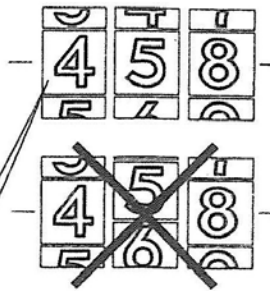

Password Lock Instruction

1. Initial password: 000

2. how to setup password

1. Set the above key to "B"

2. Change the figures to set your password

3. Set the above key to "A", then it is over.

3. Pls record the password to avoid if you forget the password.